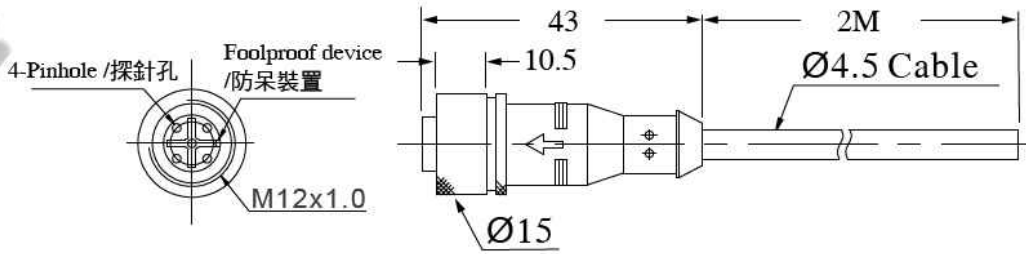

• M124RL-PVC-2M