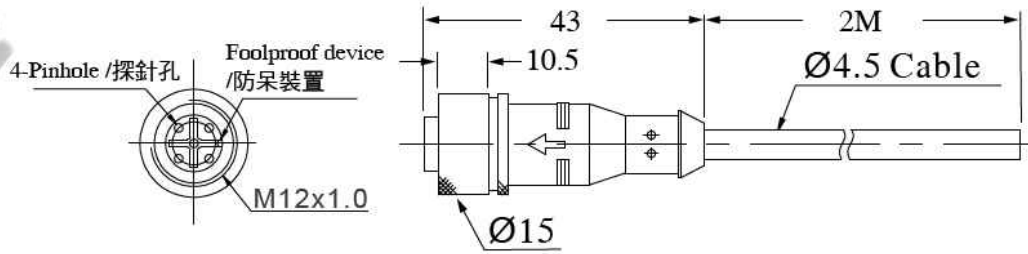

• M124RL-PVC-2M