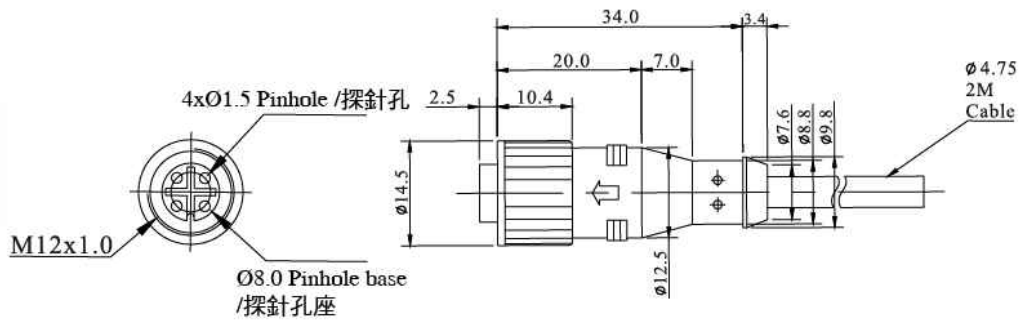

• M624PF2

• M124R-PVC-2M