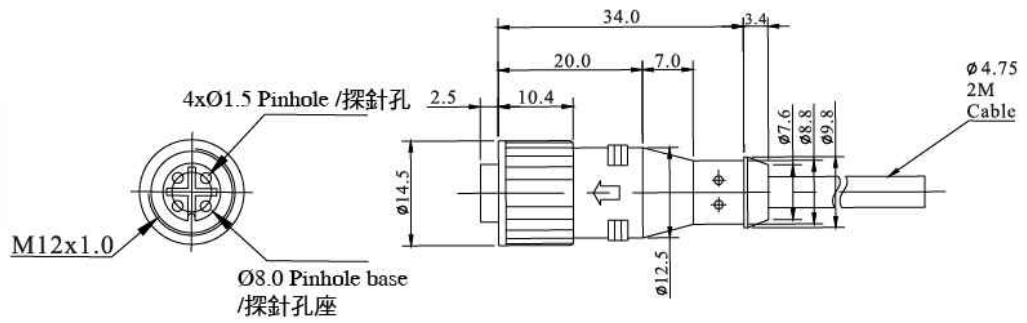

• M624PF2

• M124R-PVC-2M