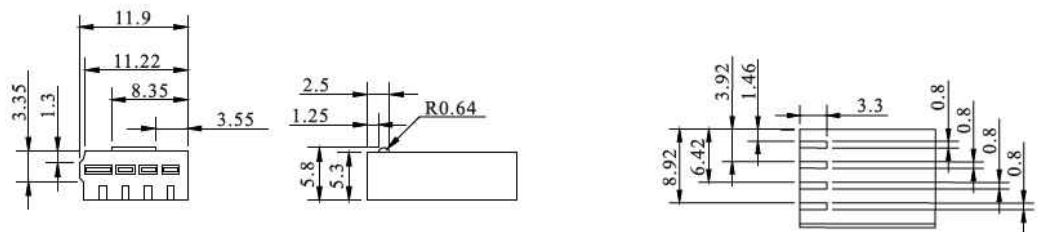

Inductive Proximity Sensor

Capacitive Proximity Sensor

Timer / Counter

• EE-1001

Others

• EE-1006

Accessories