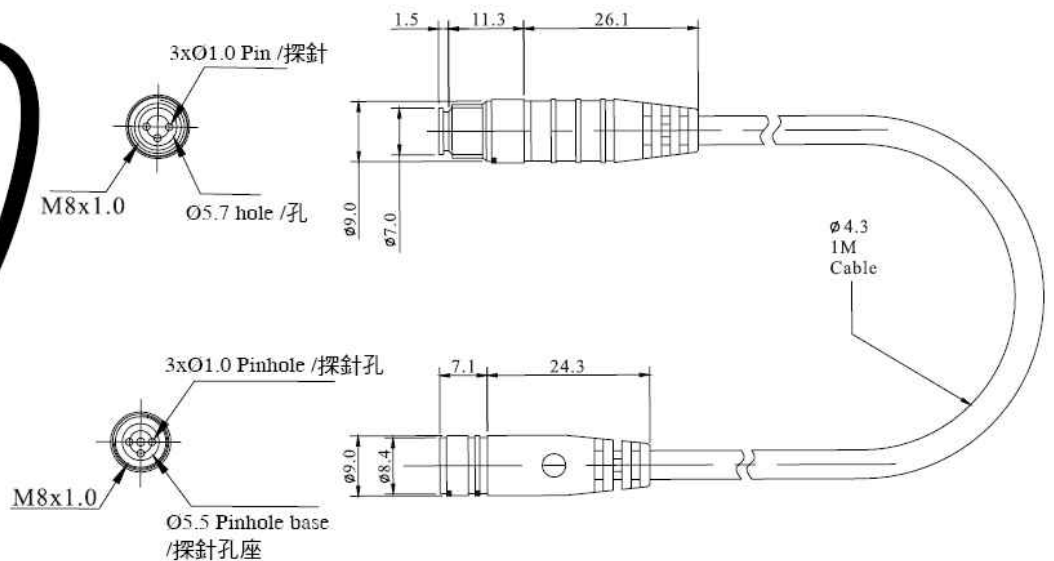

Area Sensor

• M83R-2M-PUR-BLK

Ultrasonic Sensors

• M84R-PUR-2M

Inductive Proximity Sensor

Capacitive Proximity Sensor

• M83RSW-PUR-1MB

Timer / Counter