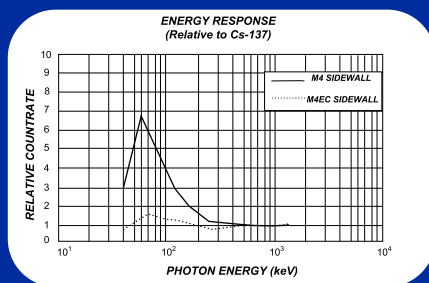

RADIATION®
A•L•E•R•T
QUALITY HANDHELD DETECTORS

S.E. INTERNATIONAL, INC.

PO Box 39, 436 Farm Rd Summertown, TN 38483 USA

TEL:931-964-3561 FAX:931-964-3564 radiationinfo@seintl.com

www.seintl.com